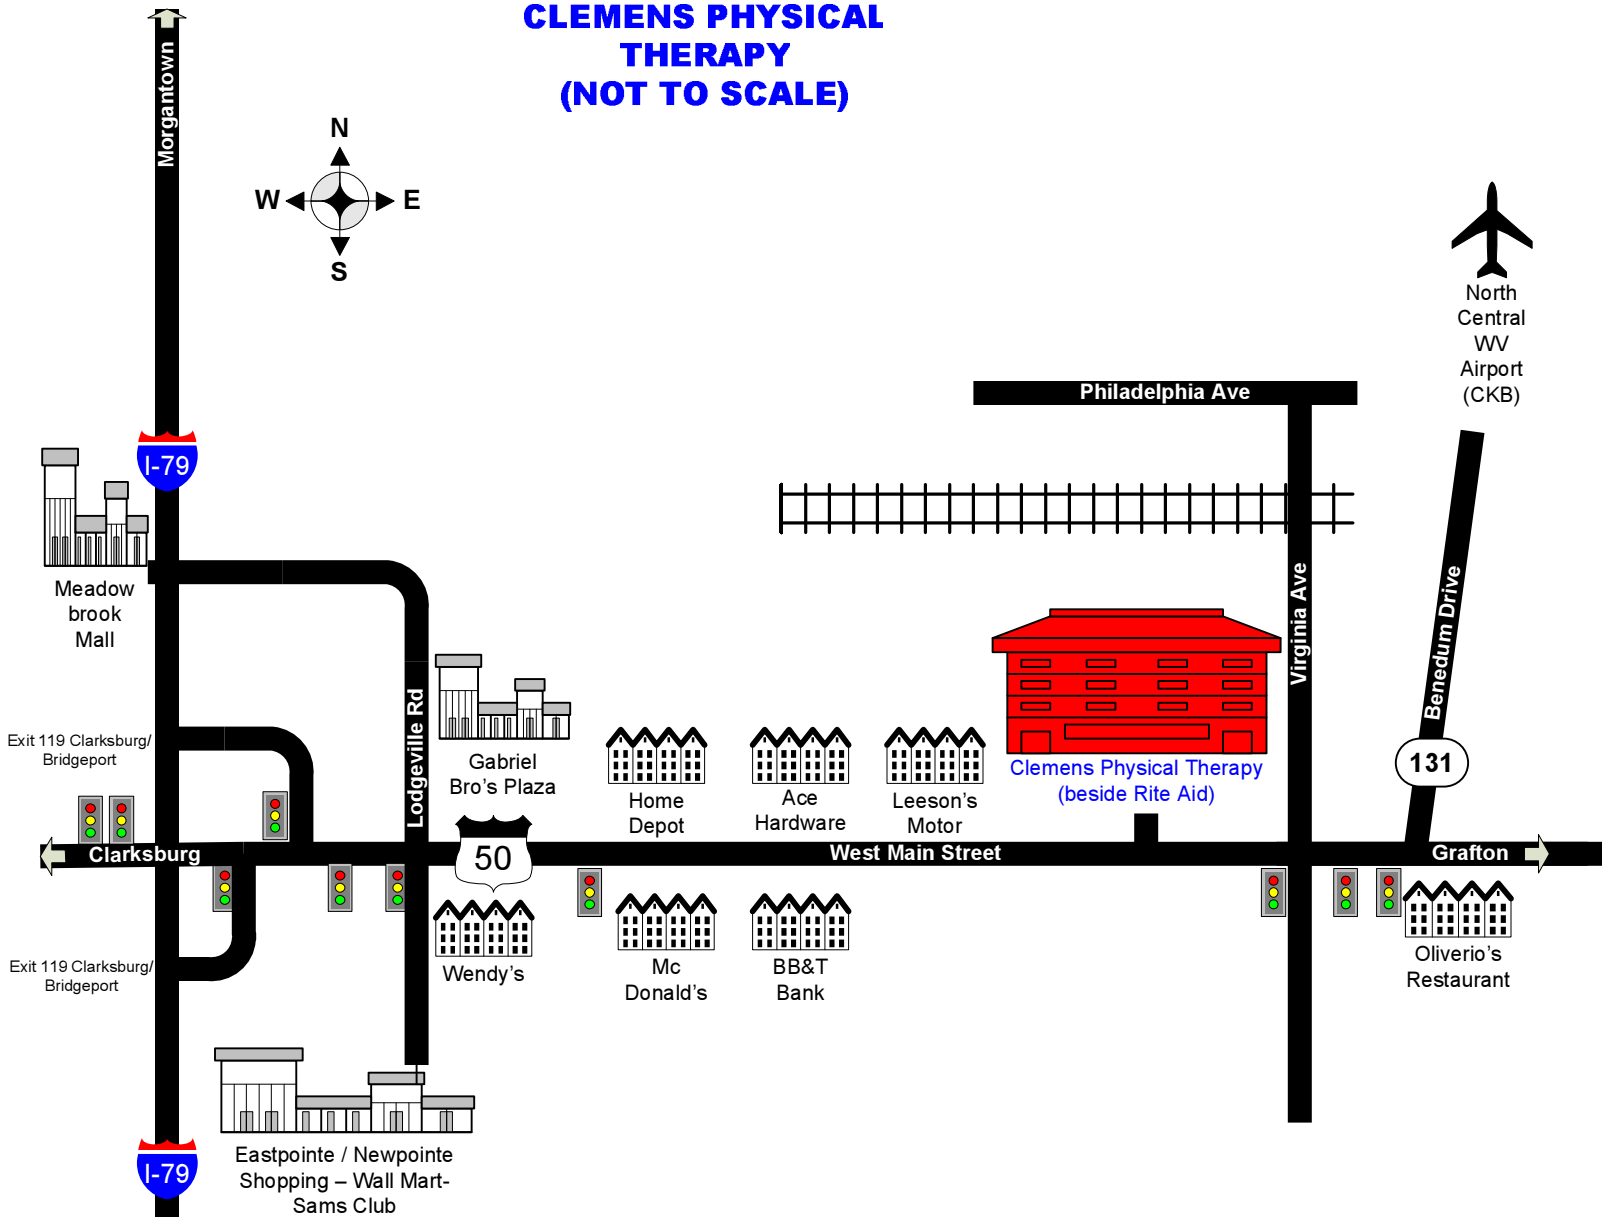

MAP TO CLEMENS PHYSICAL THERAPY (NOT TO SCALE)

- **From Morgantown:** I-79 south to Clarksburg/ Bridgeport exit 119. Turn left onto Rt 50 E. Go 1.7 miles and turn left into Rite Aid/Clemens Physical Therapy parking lot just before 4-way stoplight
- **From Charleston:** I-79 North to Clarksburg/ Bridgeport exit 119. Turn right onto Rt 50 E. Go 1.7 miles and turn left into Rite Aid / Clemens Physical Therapy parking lot just before 4-way stoplight

Approximate Mileage/Time

Buckhannon: 35 mi, 35 min
 Clarksburg: 5 mi, 8 min
 Charleston: 123 mi, 1 hr 50 min
 Elkins: 58 mi, 1 hr
 Fairmont: 20 mi, 25 min
 Morgantown: 37 mi, 40 min
 Parkersburg: 78 mi, 1 hr 15 min
 Salem: 18 mi, 20 min
 Summersville: 92 mi, 1 hr 30 min
 From Airport (CKB): 1 mi, 5 min